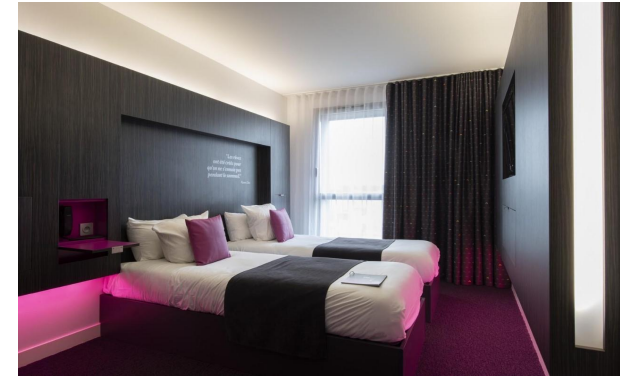

NANTES INTERNATIONAL CHALLENGE - OFFICIAL HOTELS

HOTEL AKENA NANTES ATLANTIS***

Non-contractual photos

HOTEL

- Ⓧ Address : 3 rue Victor Schoelcher, 44800 Saint-Herblain
- Ⓧ Standing : 3 stars
- Ⓧ Distance from venue : 10 km - 17 min
- Ⓧ Check in : 3:00 pm / Check out : 12:00 pm
- Ⓧ Breakfast hours :
  - Ⓧ Week : 6:00 am – 10:00 am
  - Ⓧ Weekend : 7:00 am – 11:00 am

ROOMS & SERVICES

- Ⓧ Rooms size : 16 m²
- Ⓧ Beds size : 80x190cm / 140x190cm
- Ⓧ Private bathroom
- Ⓧ Wifi, Flat-screen TV, Air conditioning, Hair dryer
- Ⓧ Private parking, Terrace, Bar

RATES

- Ⓧ Single room in BB* = 125€/night
- Ⓧ Twin room in BB* = 145€/night

* Breakfast and all taxes are included