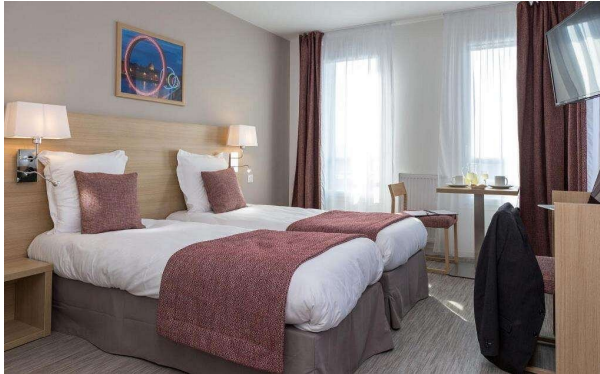

NANTES INTERNATIONAL CHALLENGE - OFFICIAL HOTELS

RESIDENCE ODALYS NANTES CITES DES CONGRES

Non-contractual photos

HOTEL

- Ⓧ Address : 6 place Clémence Lefeuve, 44200 Nantes, France
- Ⓧ Standing : 2/3 stars
- Ⓧ Distance from venue : 5,7 km - 15 min
- Ⓧ Check in : 3:00 pm / Check out : 12:00 pm
- Ⓧ Breakfast hours :
  - Ⓧ Week : 7:00 am– 10:00 am
  - Ⓧ Weekend : 8:00 am – 11:00 am

ROOMS & SERVICES

- Ⓧ Rooms size : 20m²
- Ⓧ Beds size : 160x200cm / 90x200cm
- Ⓧ Private bathroom
- Ⓧ Kitchen, Wifi, Flat-screen TV, Hair dryer
- Ⓧ Laundry room, Private parking, Fitness room

RATES

- Ⓧ Single room in BB* = 130€/night
- Ⓧ Twin room in BB* = 155€/night

* Breakfast and all taxes are included